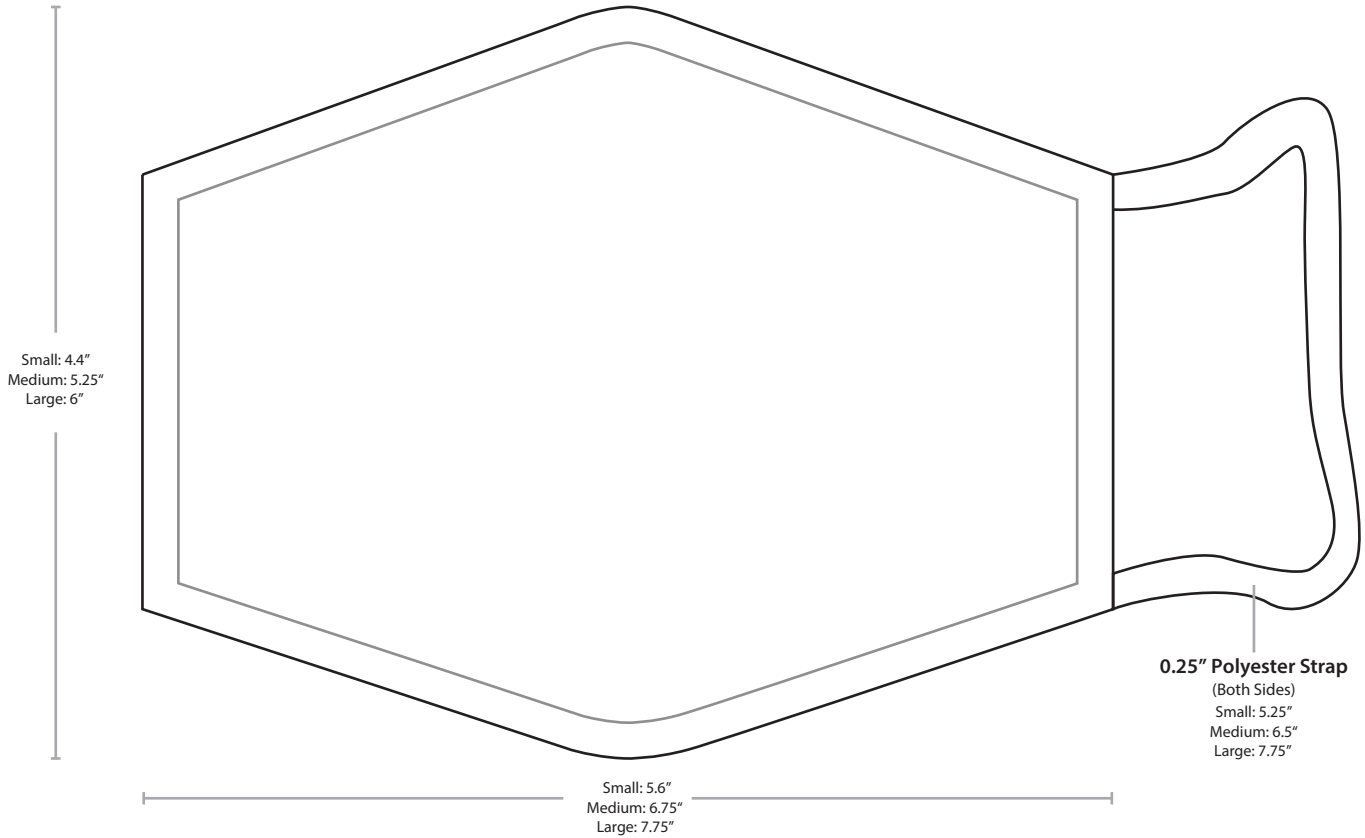

J6 D INC.

www.j6designs.com
(909) 605-6878

4189 Santa Ana St
Unit F
Ontario, CA 91761

"JASPER" MASK SPEC SHEET
Updated: 9/10/20

CARE INSTRUCTIONS

MACHINE OR HAND WASHABLE
HANG DRY ONLY

2-LAYER CONSTRUCTION

100% Polyester

BLACK

100% Polyester

2-LAYER CONSTRUCTION

100% Polyester

NAVY

100% Polyester

*Navy available on custom orders only.