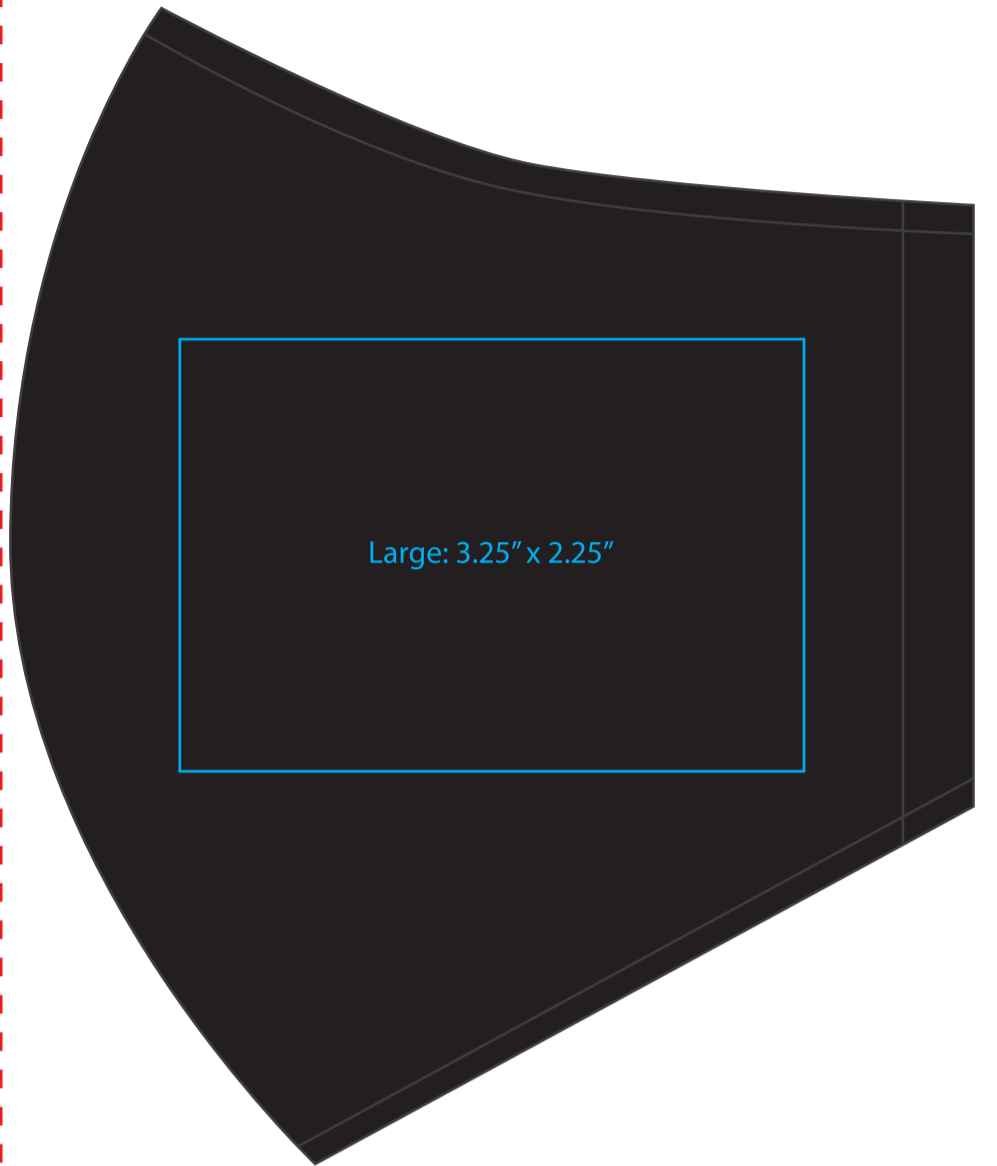

THE HOPPER

Screen Print

RIGHT SIDE

Large: 3.25" x 2.25"

LEFT SIDE

Large: 3.25" x 2.25"

Medium: 2.75" x 2.25"

Medium: 2.75" x 2.25"

Small: 2.25" x 2.25"

Small: 2.25" x 2.25"

THE HOPPER

Embroidery

RIGHT SIDE

LEFT SIDE