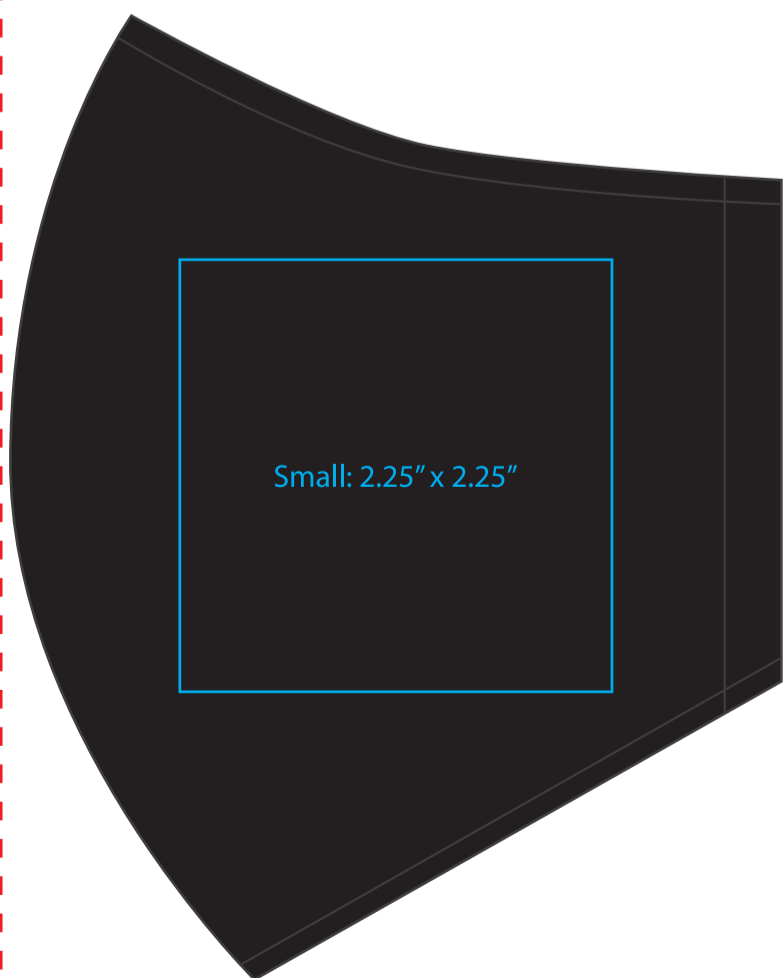

THE HOPPER

Screen Print

RIGHT SIDE

Large: 3.25" x 2.25"

LEFT SIDE

Large: 3.25" x 2.25"

Medium: 2.75" x 2.25"

Medium: 2.75" x 2.25"

Small: 2.25" x 2.25"

Small: 2.25" x 2.25"

THE HOPPER

Embroidery

RIGHT SIDE

LEFT SIDE