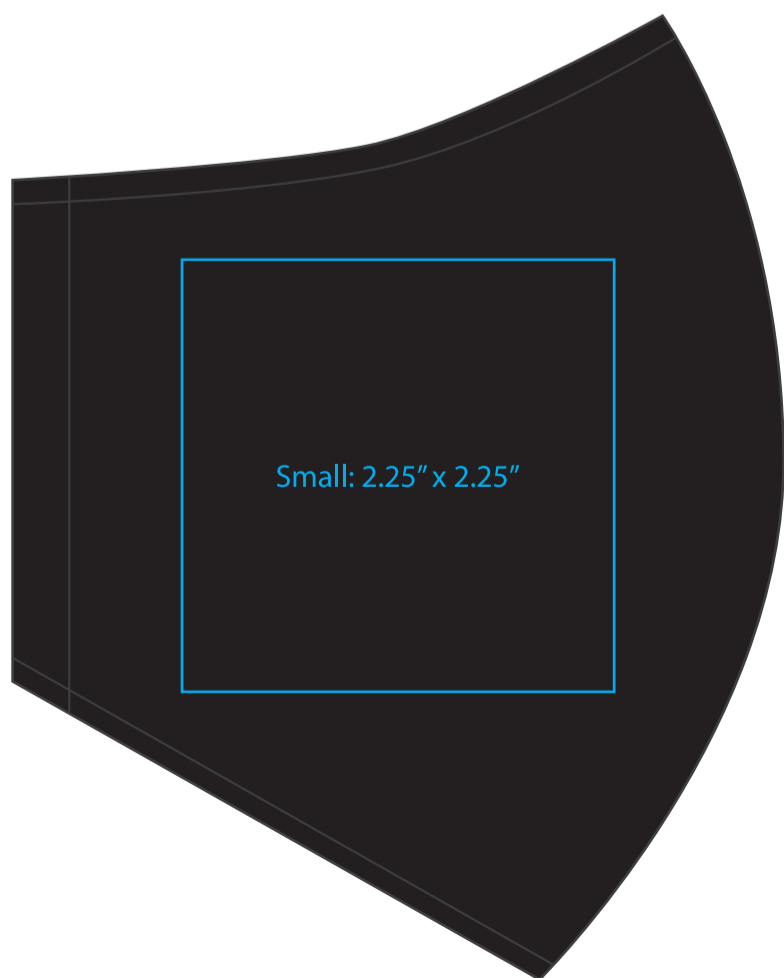

THE HOPPER

Screen Print

RIGHT SIDE

Large: 3.25" x 2.25"

LEFT SIDE

Large: 3.25" x 2.25"

Medium: 2.75" x 2.25"

Medium: 2.75" x 2.25"

Small: 2.25" x 2.25"

Small: 2.25" x 2.25"

THE HOPPER

Embroidery

RIGHT SIDE

LEFT SIDE