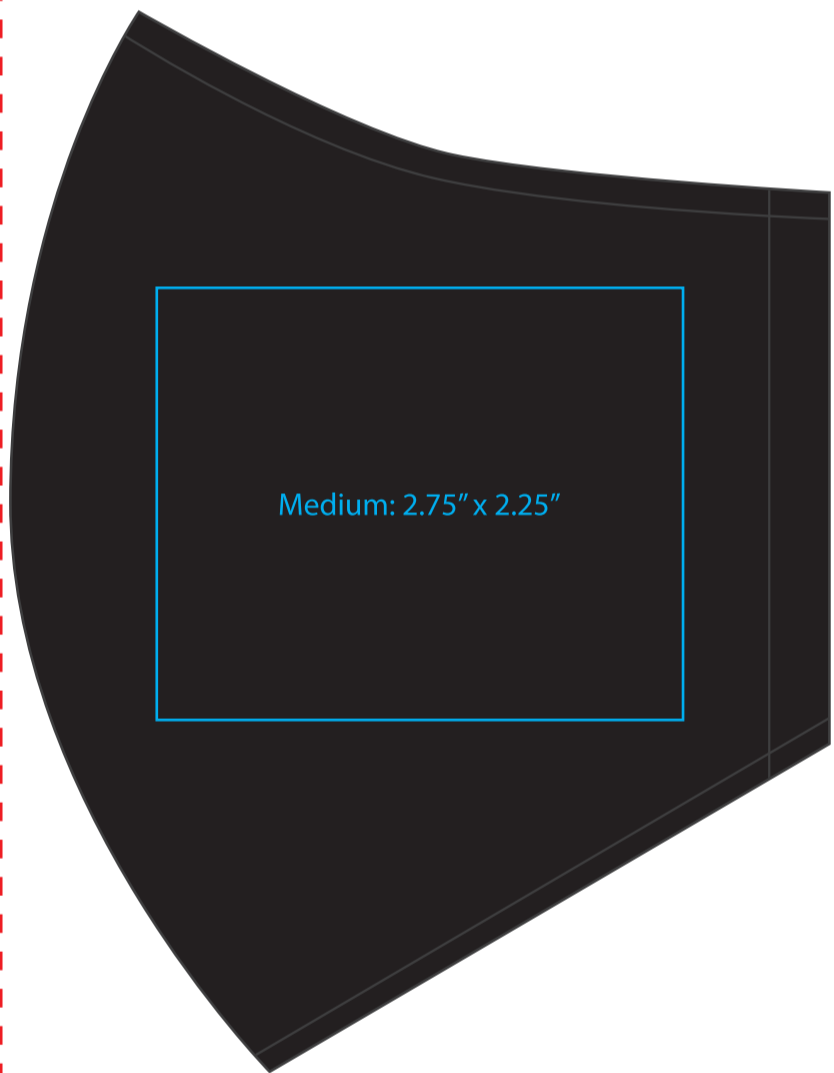

THE HOPPER

Screen Print

RIGHT SIDE

Large: 3.25" x 2.25"

LEFT SIDE

Large: 3.25" x 2.25"

Medium: 2.75" x 2.25"

Medium: 2.75" x 2.25"

Small: 2.25" x 2.25"

Small: 2.25" x 2.25"

THE HOPPER

Embroidery

RIGHT SIDE

LEFT SIDE