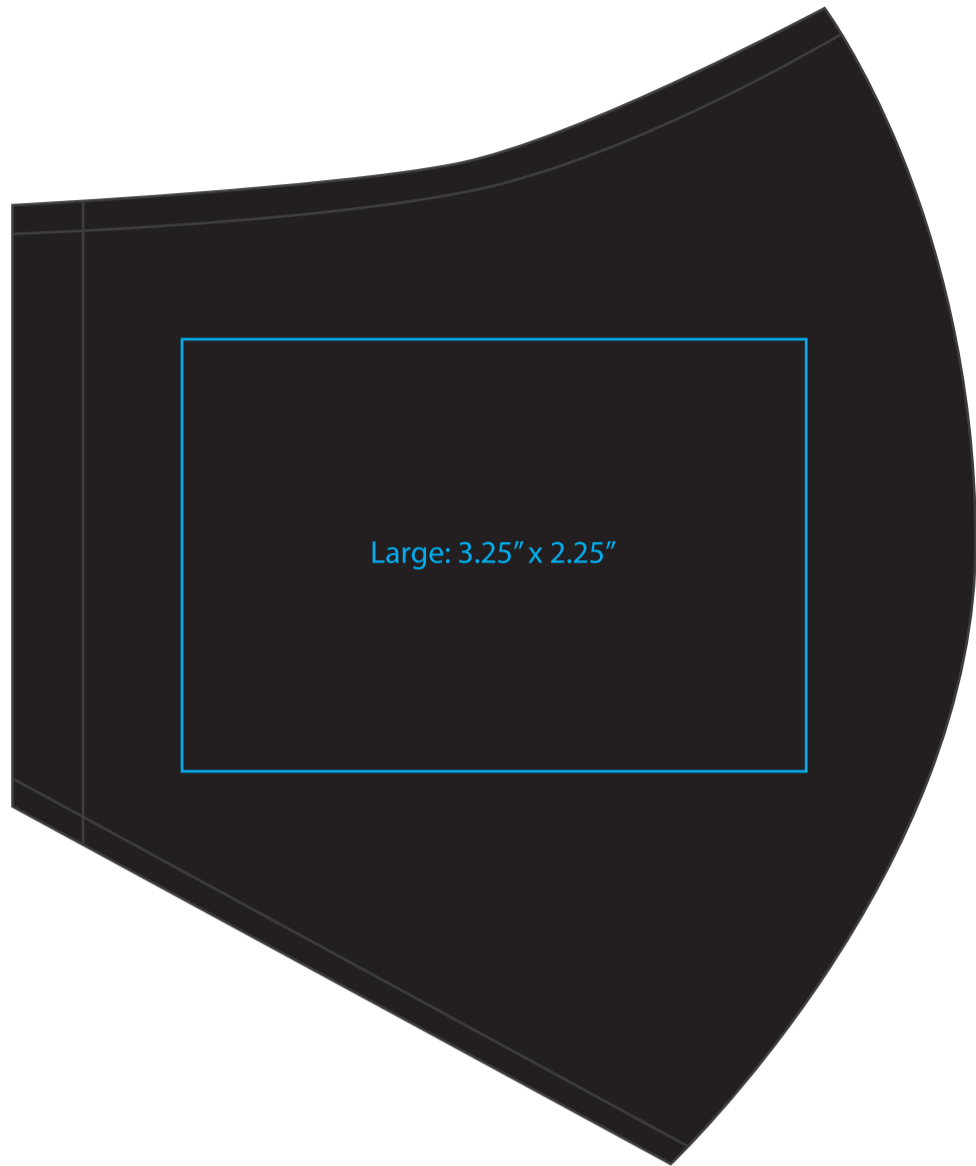

THE HOPPER

Screen Print

RIGHT SIDE

Large: 3.25" x 2.25"

LEFT SIDE

Large: 3.25" x 2.25"

Medium: 2.75" x 2.25"

Medium: 2.75" x 2.25"

Small: 2.25" x 2.25"

Small: 2.25" x 2.25"

THE HOPPER

Embroidery

RIGHT SIDE

LEFT SIDE