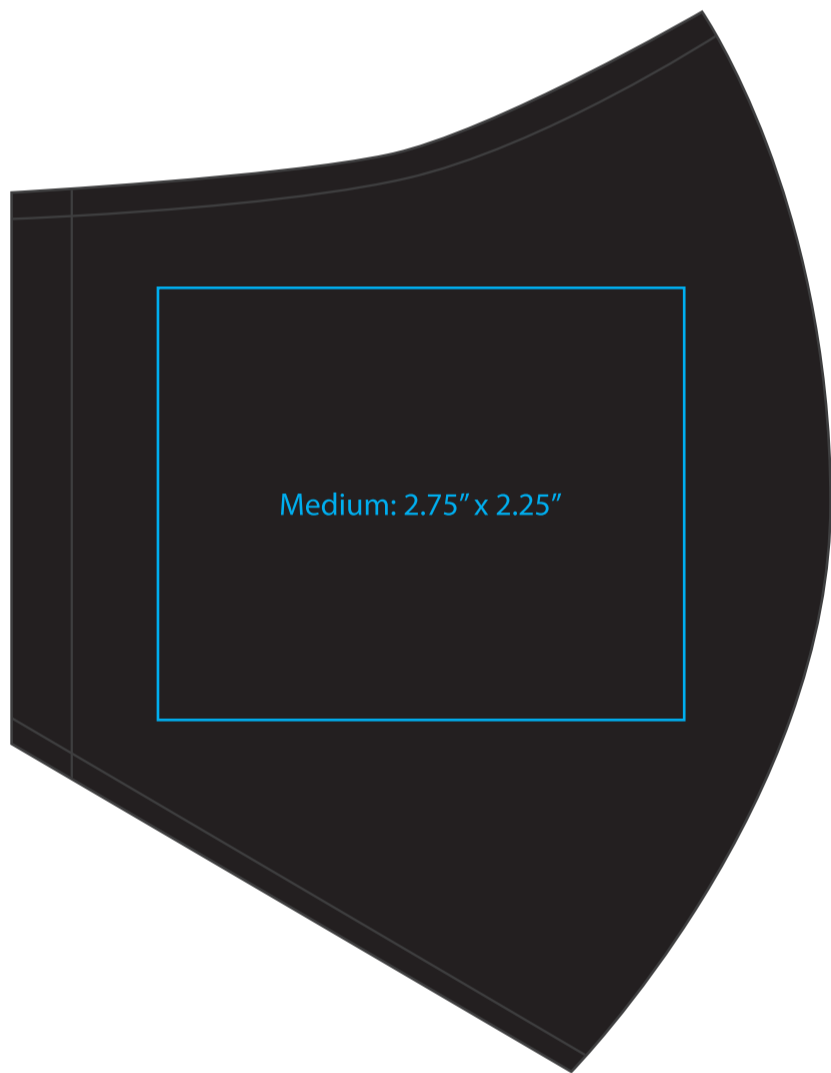

THE HOPPER

Screen Print

RIGHT SIDE

Large: 3.25" x 2.25"

LEFT SIDE

Large: 3.25" x 2.25"

Medium: 2.75" x 2.25"

Medium: 2.75" x 2.25"

Small: 2.25" x 2.25"

Small: 2.25" x 2.25"

THE HOPPER

Embroidery

RIGHT SIDE

LEFT SIDE